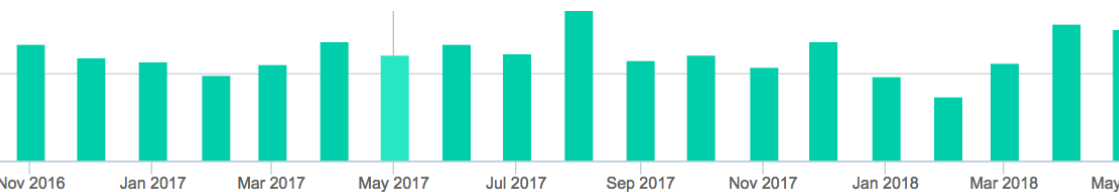

TURN DATA INTO USEFUL INFORMATION.

Your personal business assistant

flex.bi

APPLY FOR FREE 30 DAY TRIAL

Flex BI Ltd
Baznicas street 5, Riga, LV-1010, Latvia
E-mail: sales@flex.bi
Web: <http://flex.bi>
Skype: [flexbi.support](https://www.skype.com/people/flexbi.support)